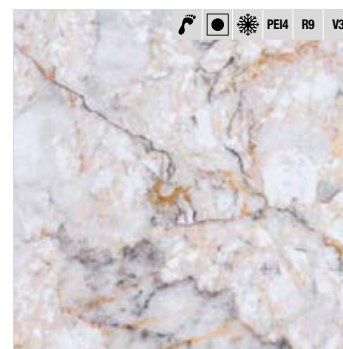

KAI.6389 GIOIA WHITE 45×45

549,-/m²

	[cm]	[mm]	[lesk/mat]	[m²]	[kg]	[m²]
	24,4×74,4	9,0	lesk	1,09	16,94	58,86
	45×45	8,0	mat	1,22	20,50	82,96