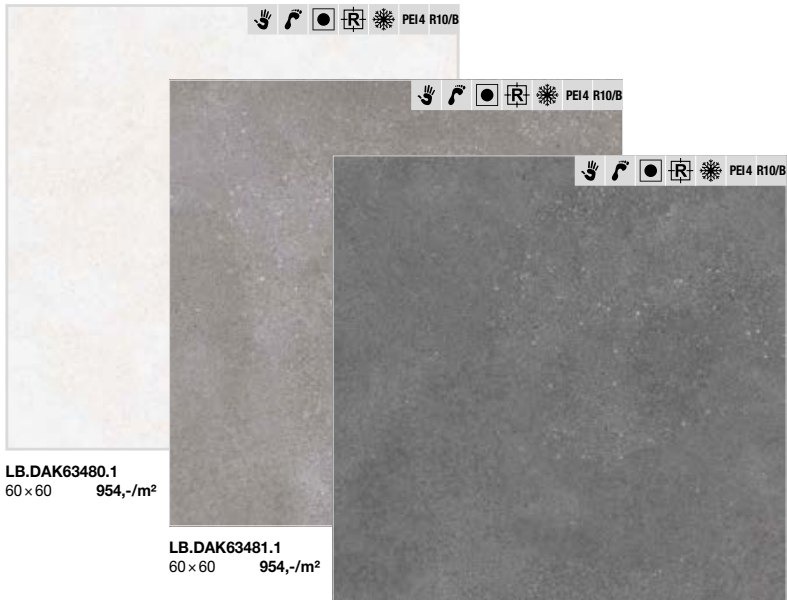

LB.DAK63483.1
60×60 954,-/m²

LB.DAK63480.1
60×60 954,-/m²

LB.DAK63481.1
60×60 954,-/m²

LB.DAK63482.1 60×60 954,-/m²